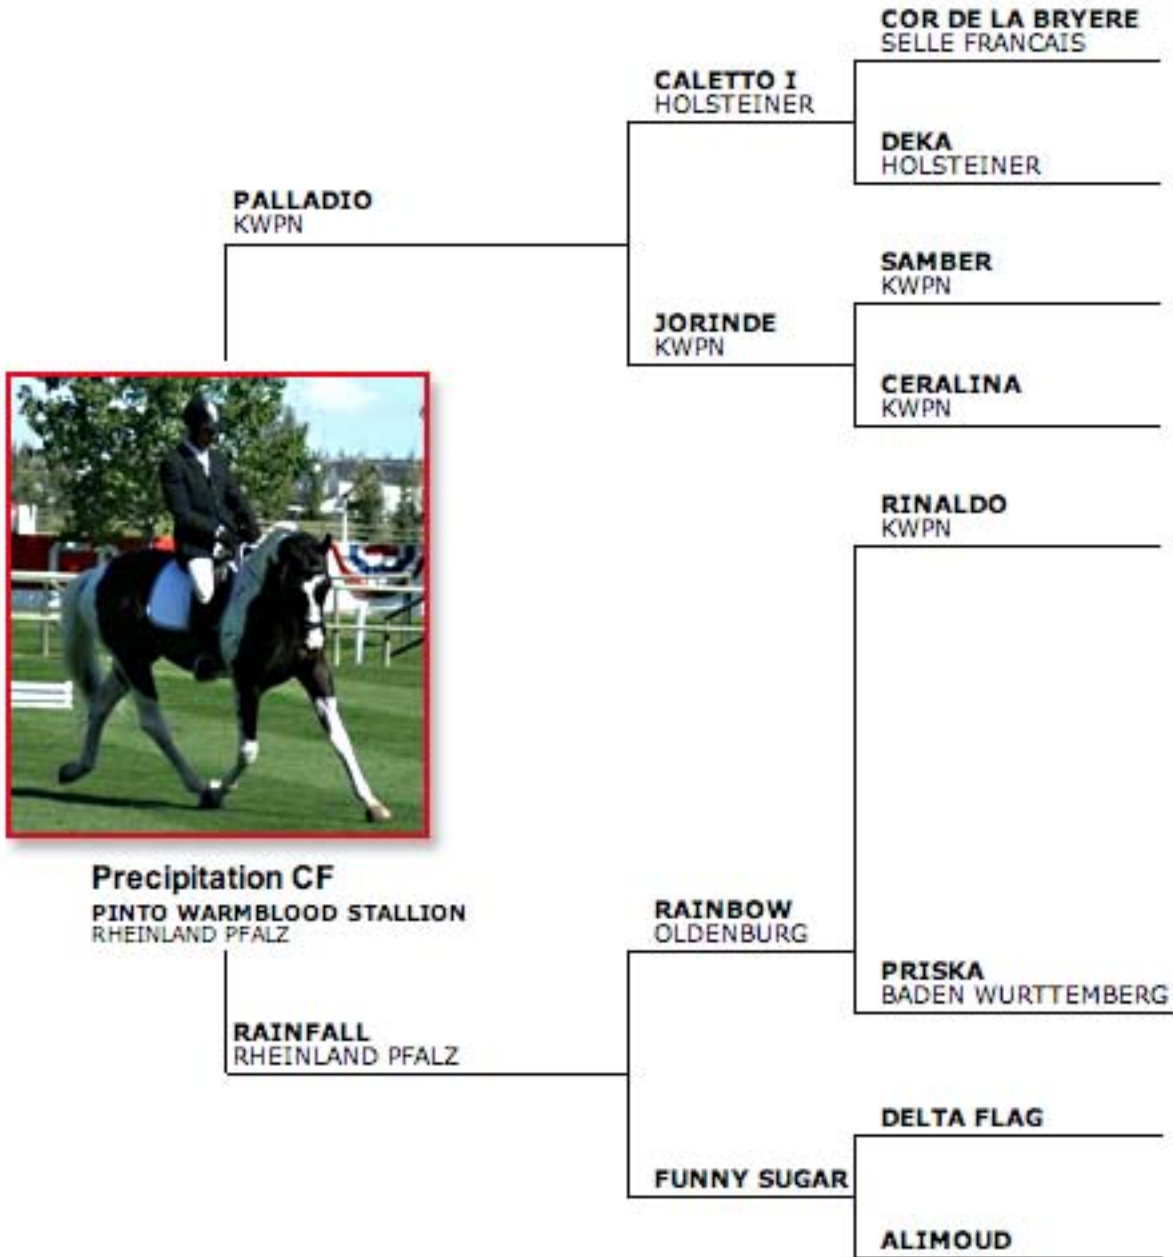

# Precipitation CF Pedigree

SWEET TALK  
  
 STABLES